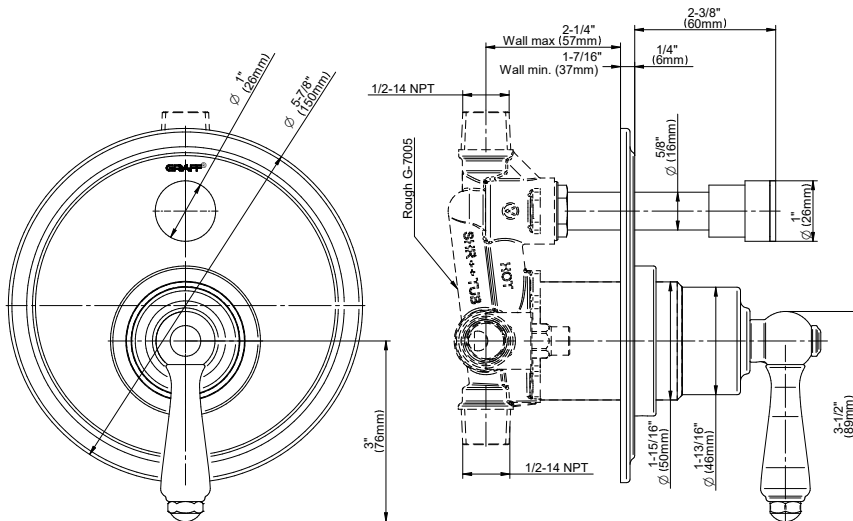

Warranty

- Limited lifetime warranty

For complete warranty information go to <https://www.graff-faucets.com/en/info/faqs>